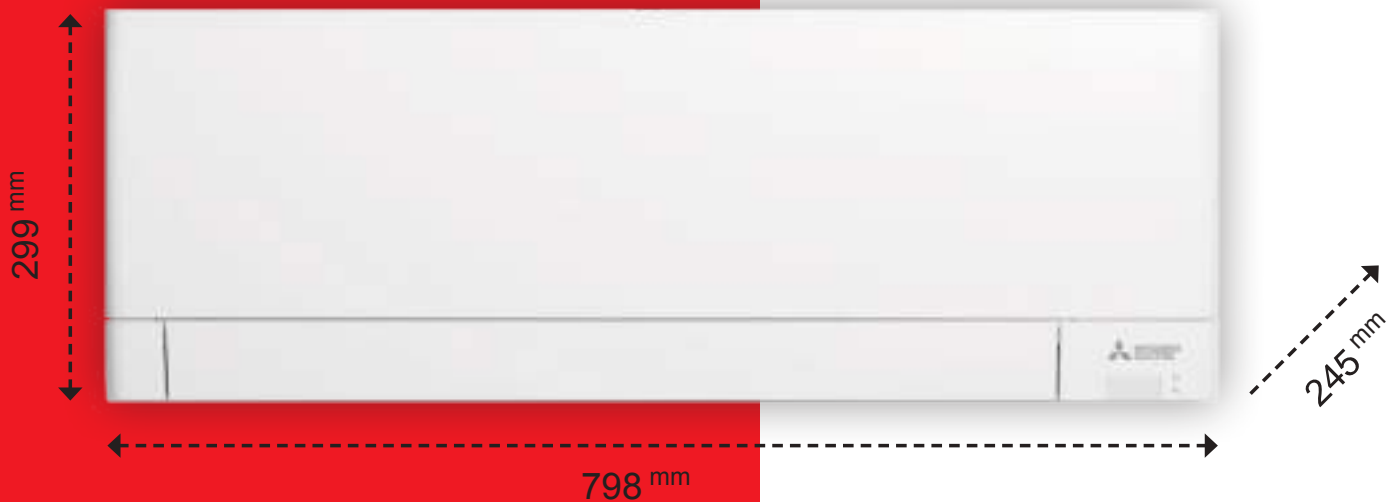

PLUS
Line

Μονάδα επιτοίχιας
τοποθέτησης

MSZ-AY

Τεχνικά Χαρακτηριστικά

Η ΚΑΙΝΟΤΟΜΙΑ ΤΗΣ MITSUBISHI ELECTRIC ΕΙΣΑΓΕΙ
ΧΑΡΑΚΤΗΡΙΣΤΙΚΑ ΚΑΙ ΤΕΧΝΟΛΟΓΙΕΣ ΠΟΥ ΕΞΥΠΗΡΕΤΟΥΝ
ΤΗΝ ΑΝΕΣΗ ΚΑΙ ΤΗΝ ΕΝΕΡΓΕΙΑΚΗ ΑΠΟΔΟΣΗ

Το νέο μοντέλο MSZ-AY αντιπροσωπεύει ένα νέο πρότυπο στον κόσμο του οικιακού κλιματισμού.

Με ανανεωμένη αισθητική, υλικά απαράμιλλης ποιότητας με "βελούδινο" φινίρισμα, αισθητά μειωμένη στάθμη θορύβου, μόλις 18 dB(A) και τη συσκευή ενεργού φιλτραρίσματος "Plasma Quad Plus", το MSZ-AY περιλαμβάνει την κορυφαία τεχνολογία της Mitsubishi Electric σε εξαιρετικά μικρές διαστάσεις.